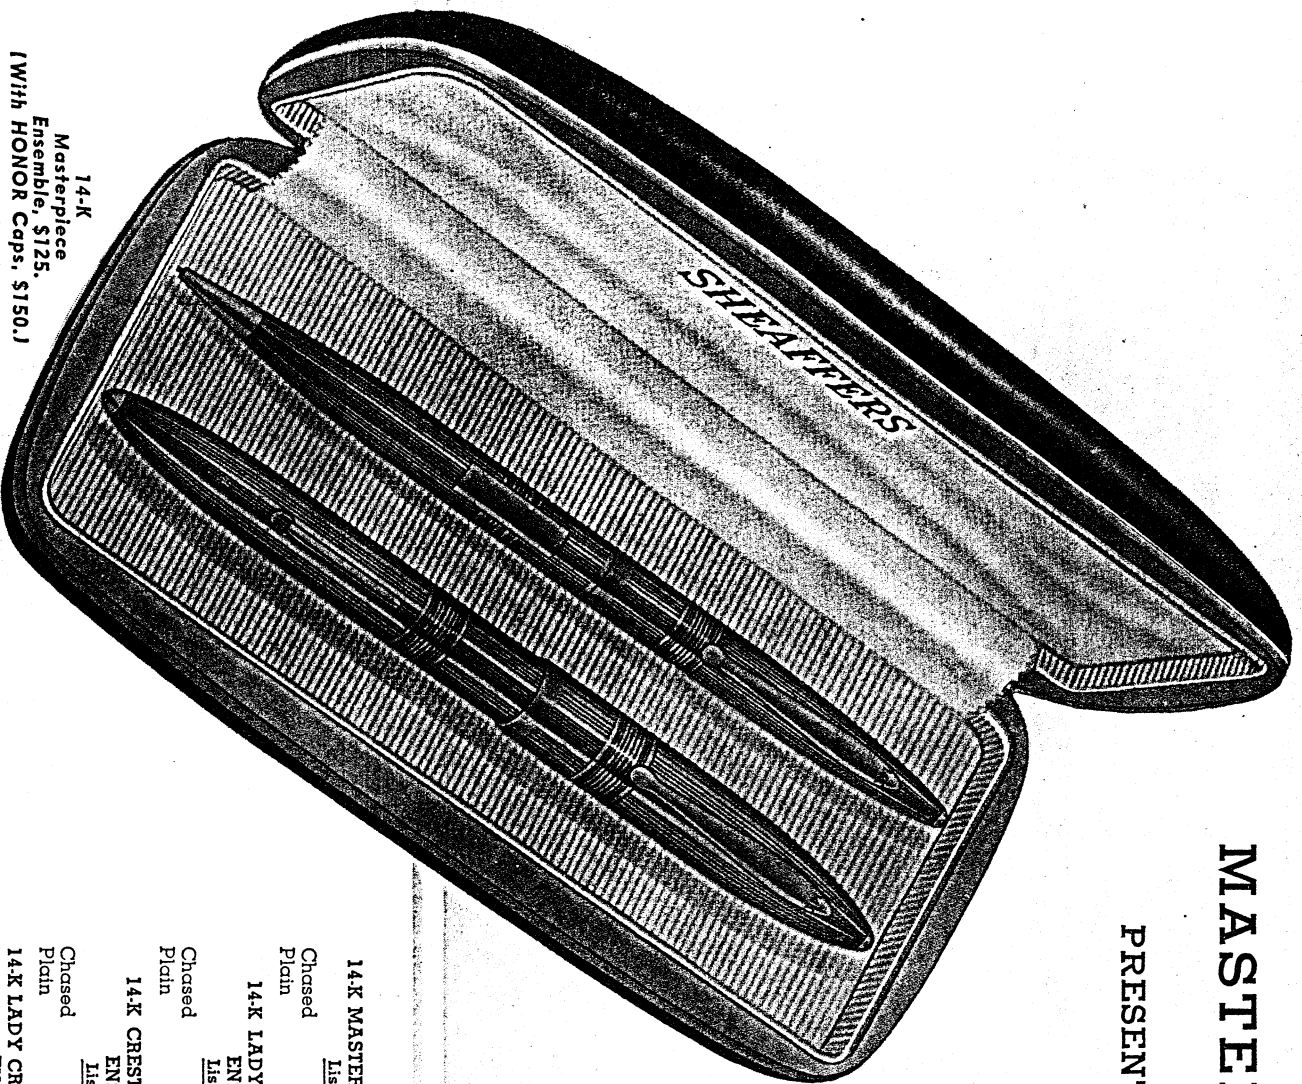

MASTERPIECES — ALL THAT THE

PRESENTATION ENSEMBLES IN EITHER 14K GOLD

To express extreme appreciation and regard, give genuine 14K gold. The value is instantly recognized; the gold is as enduring as the sentiment you wish to express. In the Masterpiece line, Sheaffer master craftsmen create each piece with consummate skill, working the precious metal into articles not merely superlatively beautiful, but capable of trouble-free daily service as long as the owner lives. In each Masterpiece style there is also a special style—the HONOR Masterpiece—with a specially engraved cap inscribed with an insignia for giving recognition to special occasions. The HONOR Pen has been developed especially as a token for promotions, retirements, or a reward for a period of faithful service. On these pages are also priced the Crest line, similar in appearance to the Crest Masterpieces, but made of 14K gold-filled material of finest quality. Each ensemble is furnished with a genuine black leather presentation case.